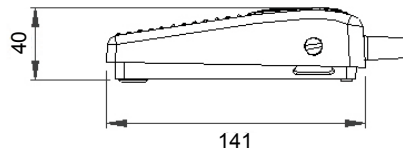

Dimensions

Accessories

Part-Number	Description
6202-0001	Single - black, RAL 9005 guard
6202-0002	Single - grey, RAL 7035 guard
6202-0003	Twin - grey, RAL 7035 guard